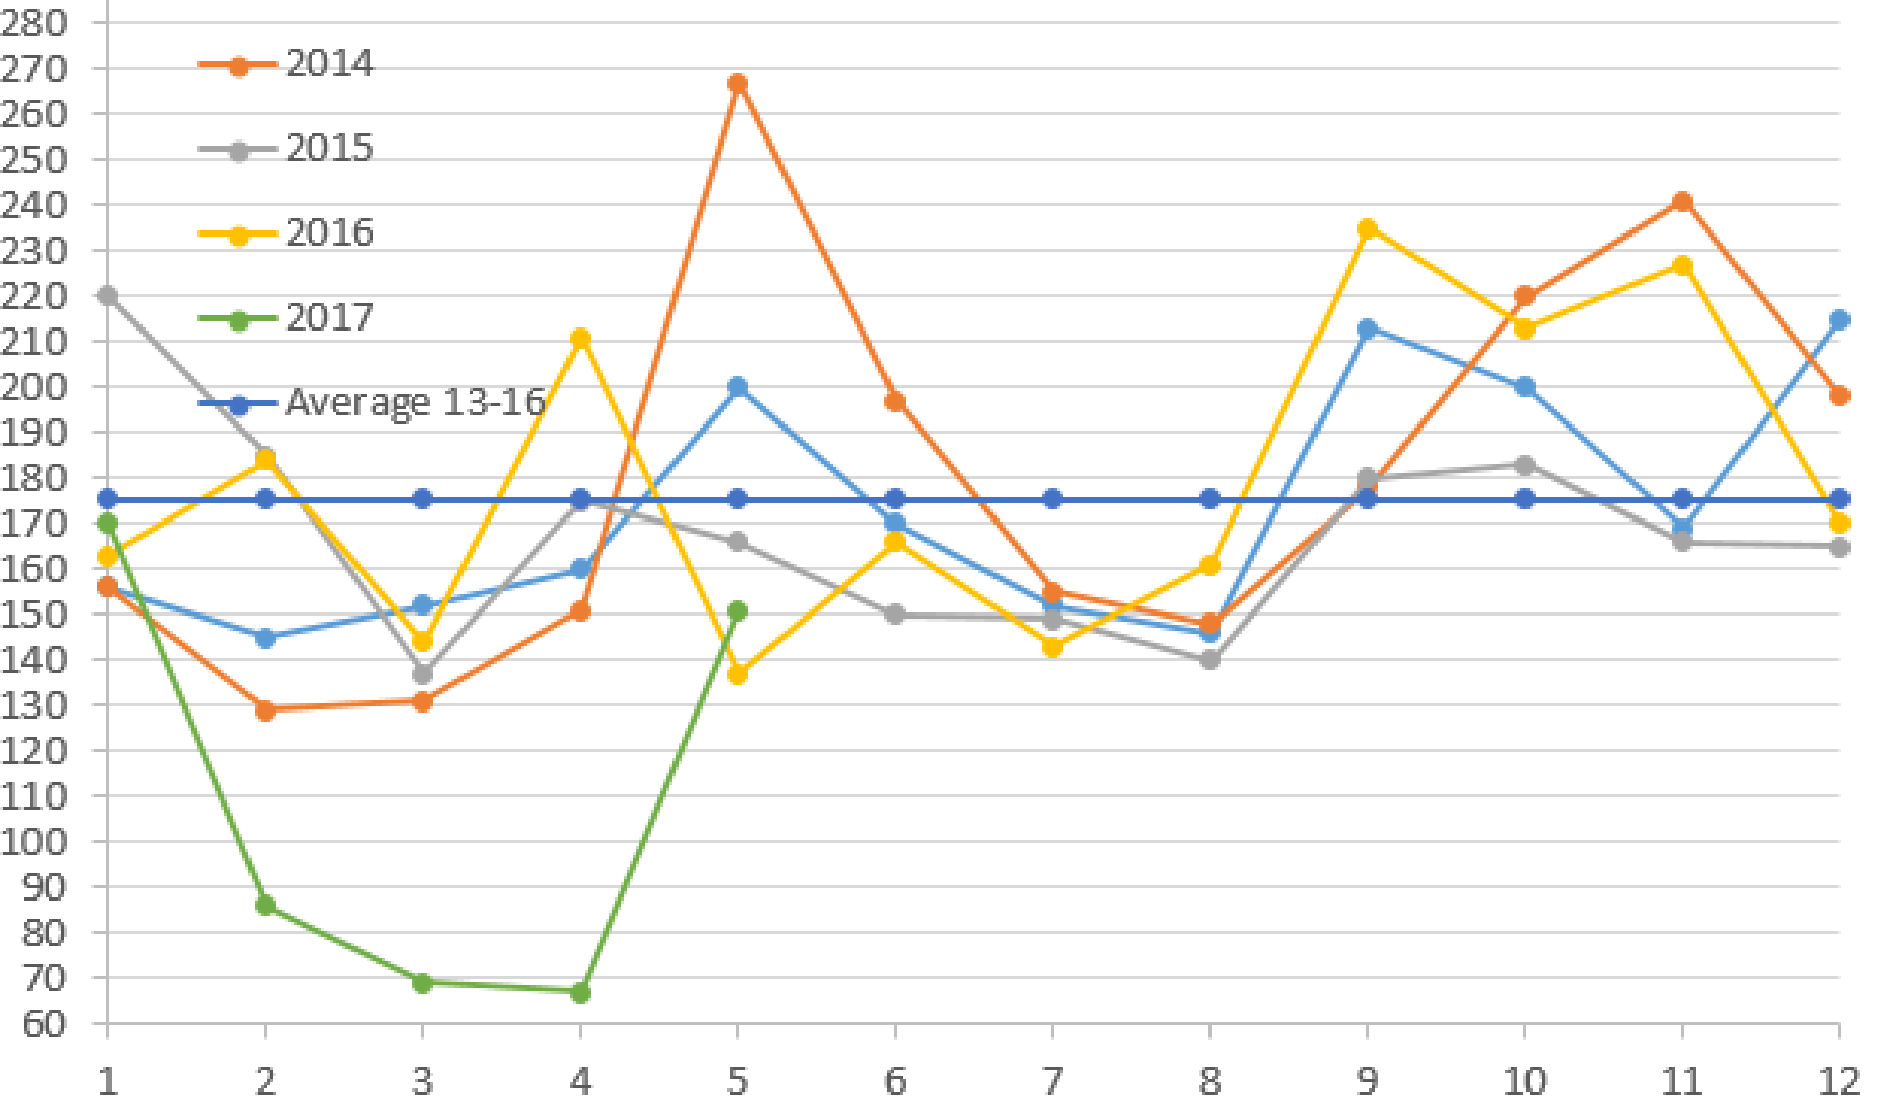

NKS.org Average Session Time