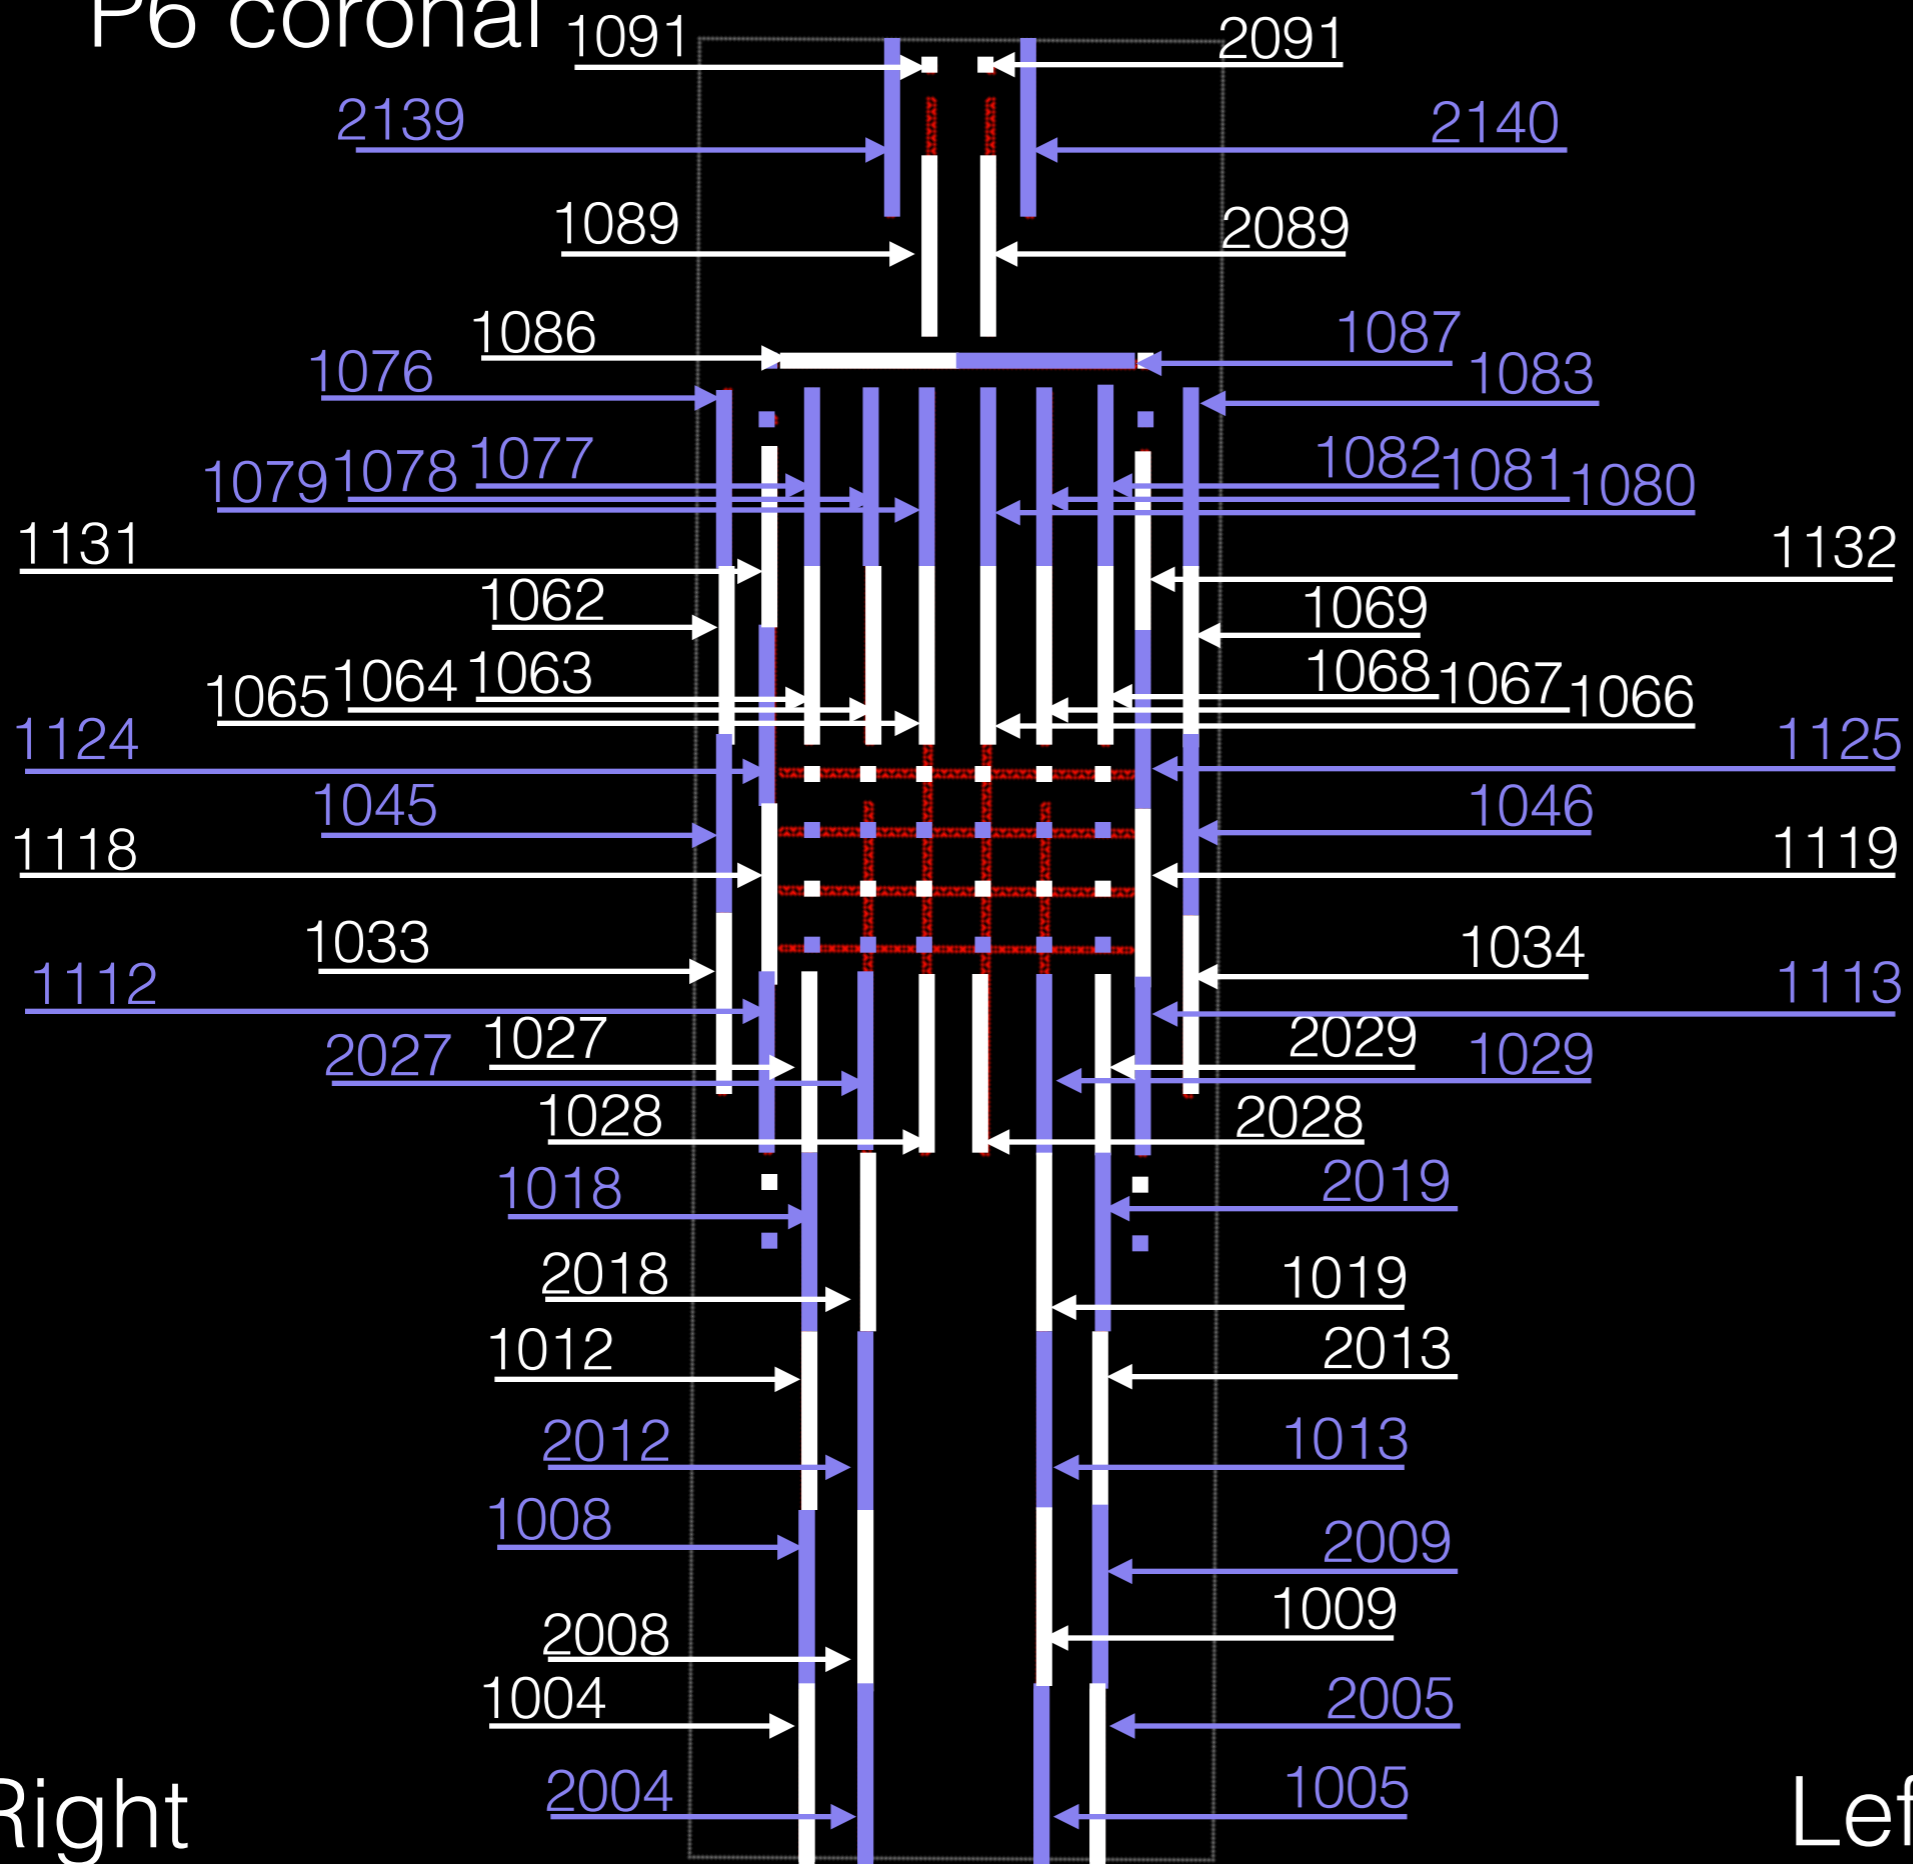

P6, sagittal plane

Anterior Coronal Posterior

P6

P6 anterior

Right

Left

P6

P6 coronal

The ID-number for the sagittal sources in the torso and arms are shown at the end of the document

The ID-numer for the sagittal sources are shown at the end of the document

P6 coronal

P6

Right

Left

P6 coronal

The ID-number for the sagittal sources are shown at the end of the document

Right

Left

P6 posterior₁₀₉₁

The ID-number for the sagittal sources are shown at the end of the document

Right

Left

P6

The ID-number for
the sagittal
sources