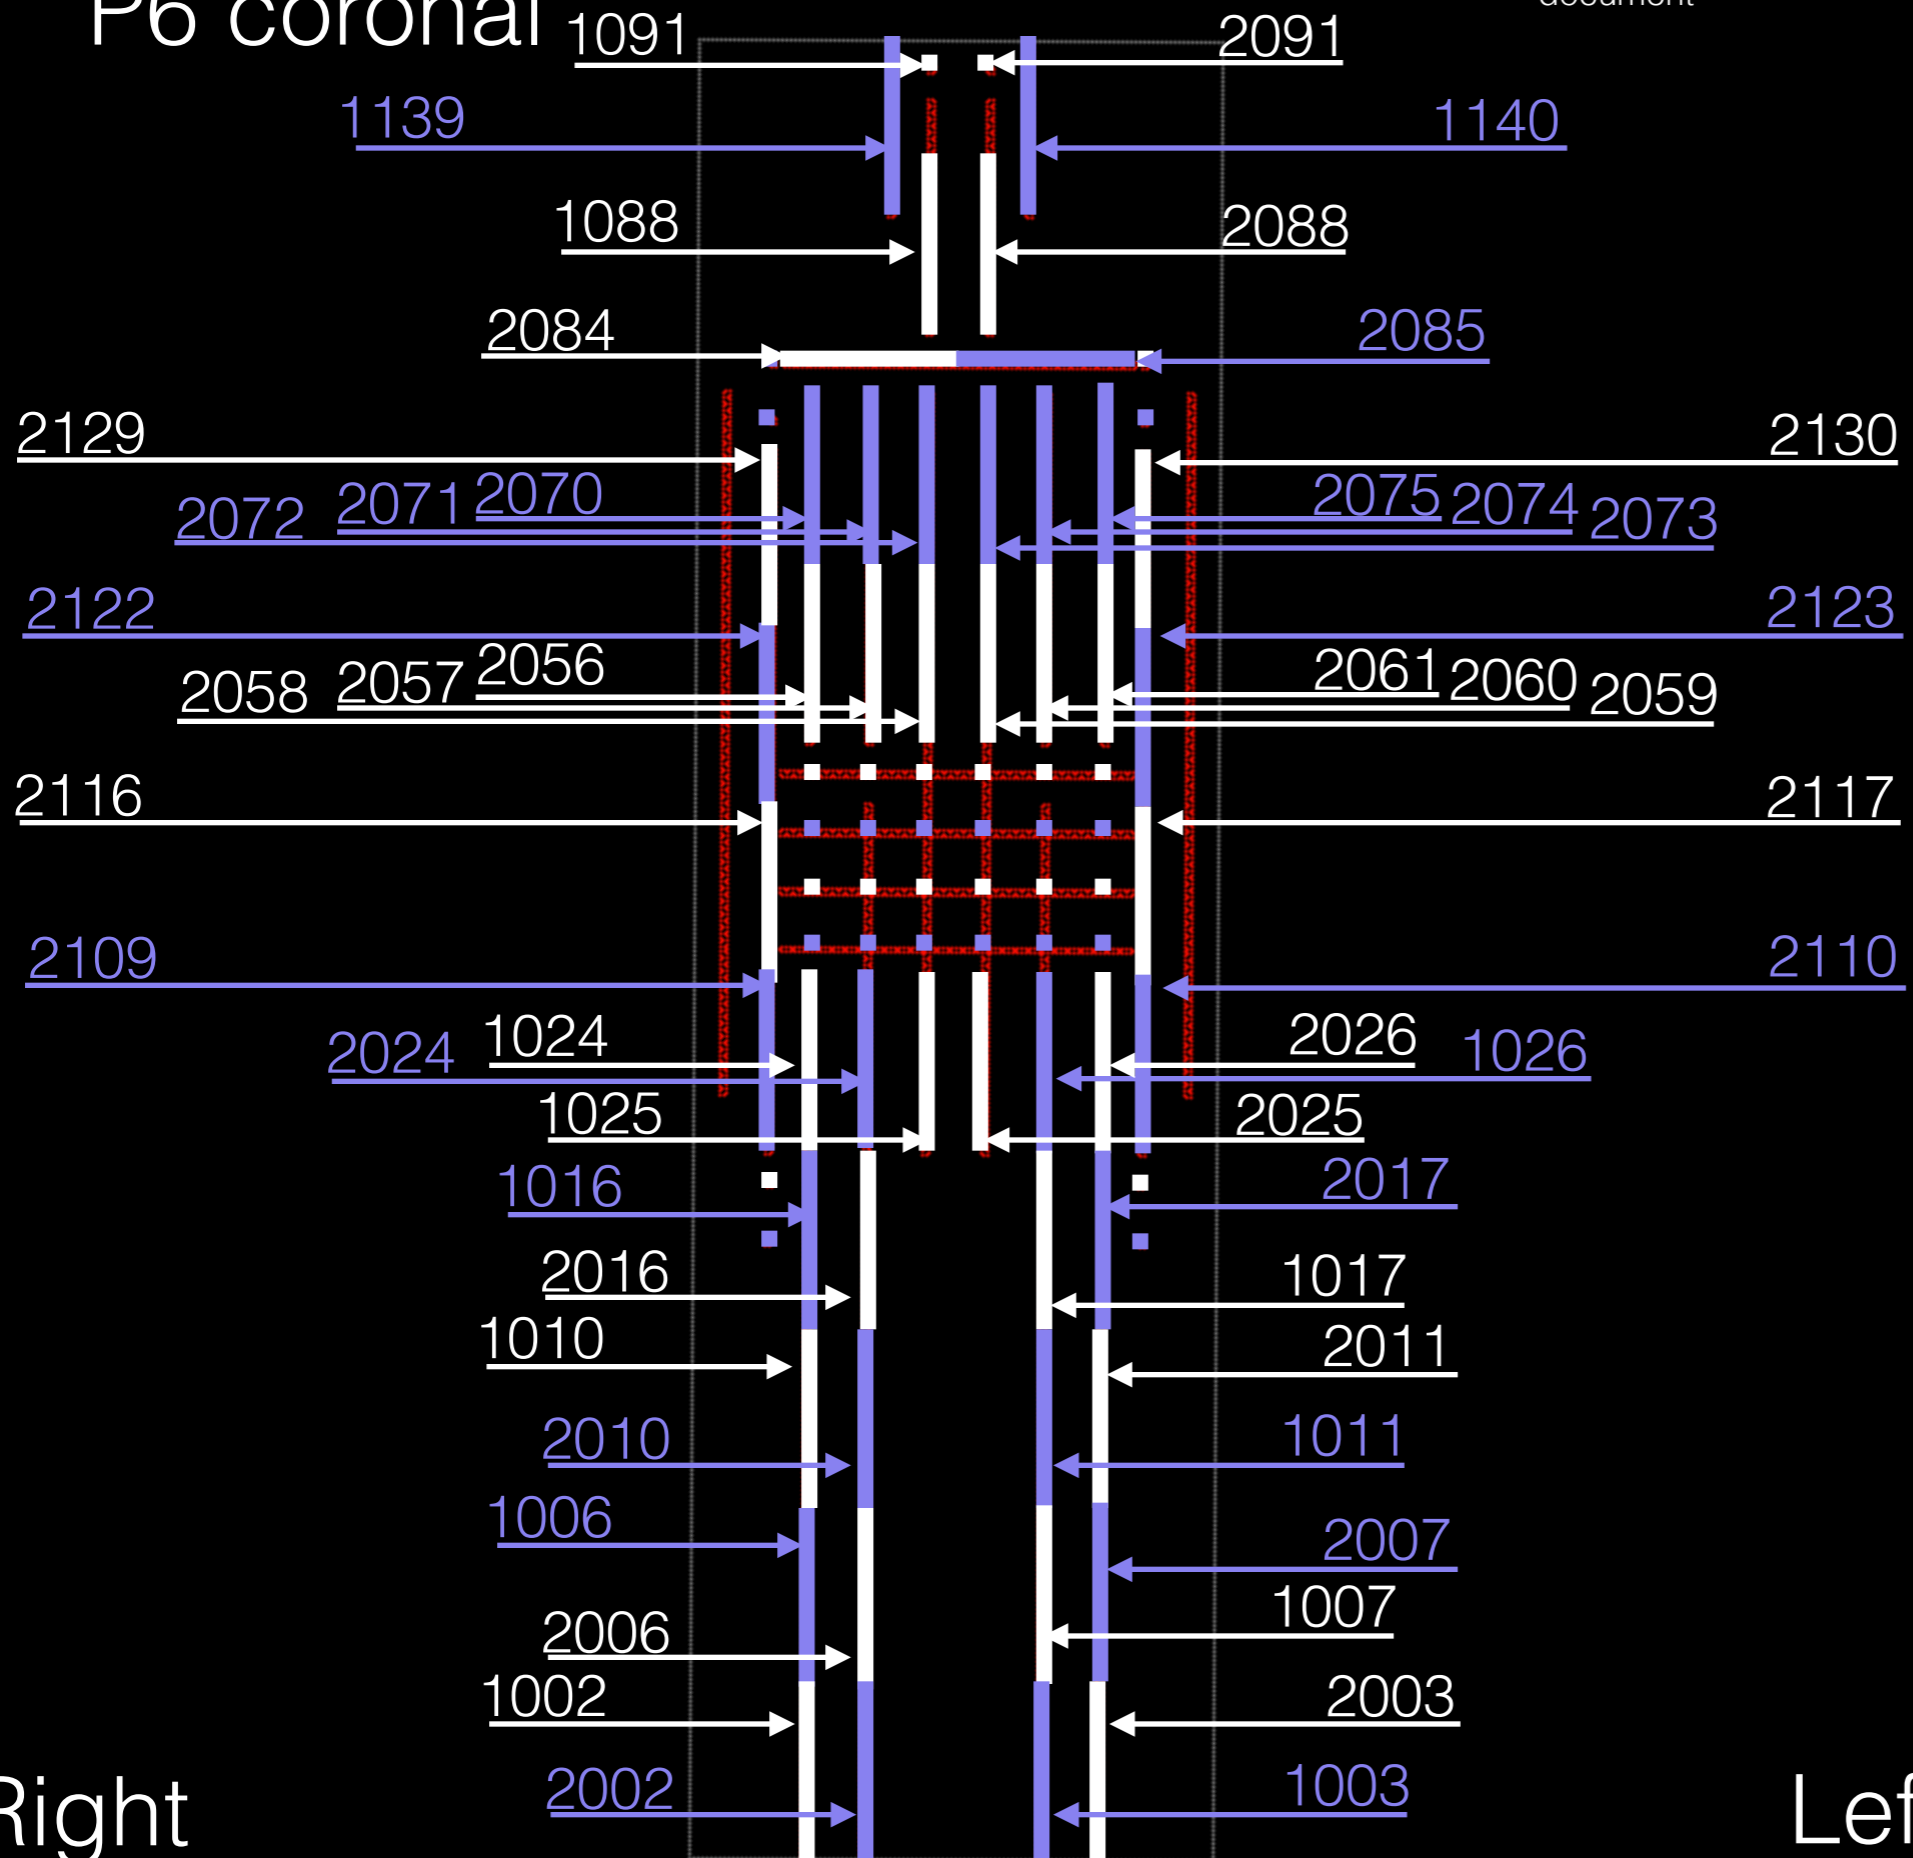

P6, sagittal plane

Anterior Coronal Posterior

P6

P6 anterior

Right

Left

P6

P6 coronal

The ID-number for the sagittal sources in the torso and arms are shown at the end of the document

The ID-numer for the sagittal sources are shown at the end of the document

P6 coronal

P6

Right

Left

P6 coronal

The ID-number for the sagittal sources are shown at the end of the document

Right

Left

P6 posterior₁₀₉₁

The ID-number for the sagittal sources are shown at the end of the document

Right

Left

P6

The ID-number for
the sagittal
sources